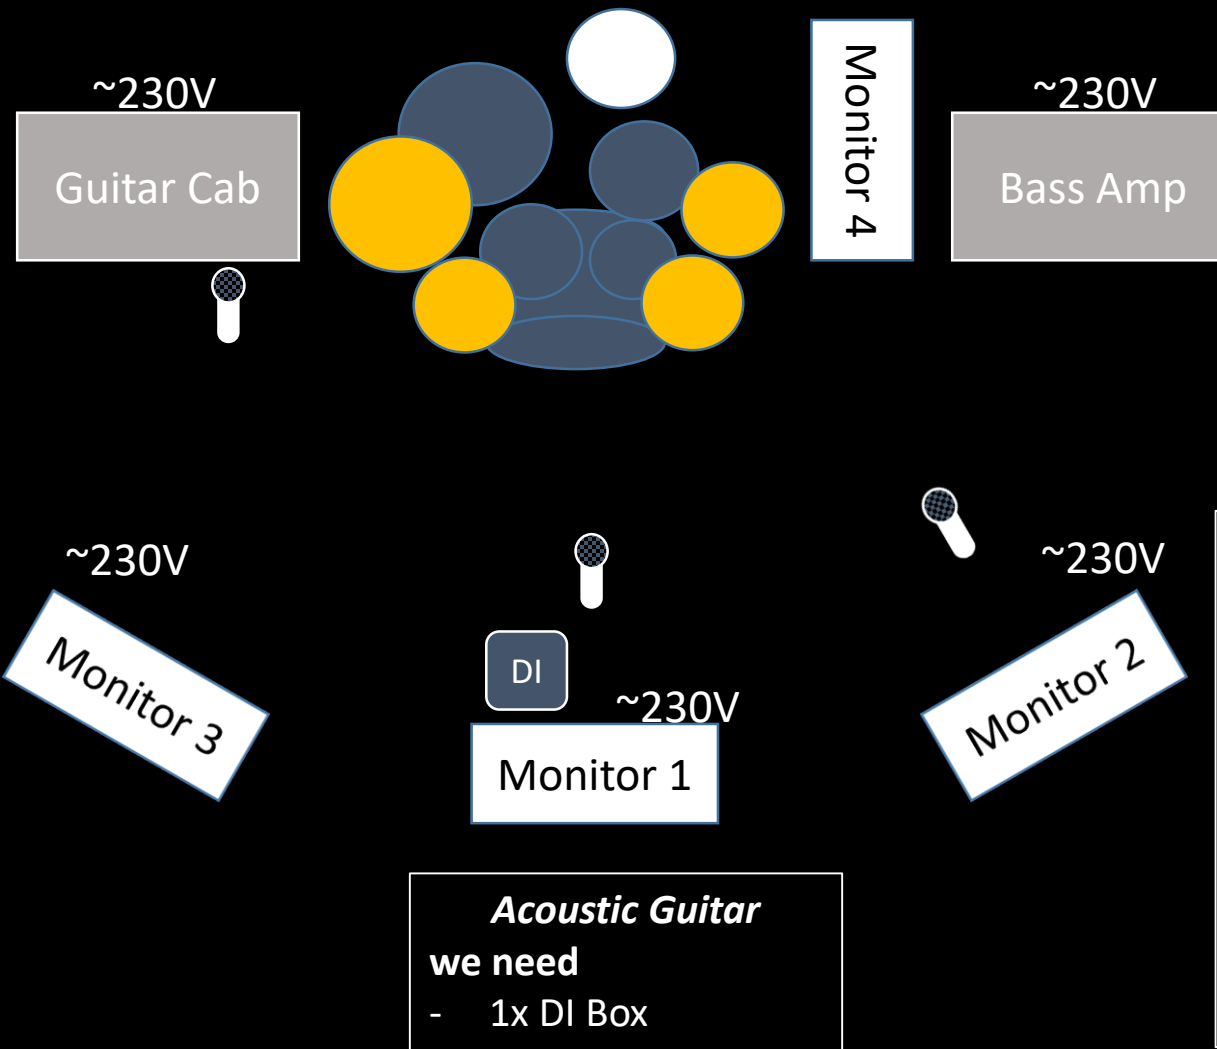

Electric Guitar

we bring (if not provided)

- Guitar Amp
- Guitar Cab (1x12")

we need

- Guitar Amp
- Guitar Cab

Mics

we need

- 2x Vocals (e.g. SM58)
- 1x Electric Guitar (e.g. SM57)
- Drums
 - 1x Kick (e.g. Beta 52)
 - 1x Snare (e.g. SM57)
 - 2x OH (e.g. NT5)
 - 3x Toms (e.g. D2)

Bass

we bring (if not provided)

- Bass Amp (Mark Bass Mini Mark CMD 12")
 - DI out
- Bass Cab (Mark Bass 2x10")

we need

- Bass Amp (e.g. Mark Bass)
- Bass Cab (2x10" or 4x10")
- ~ 500W